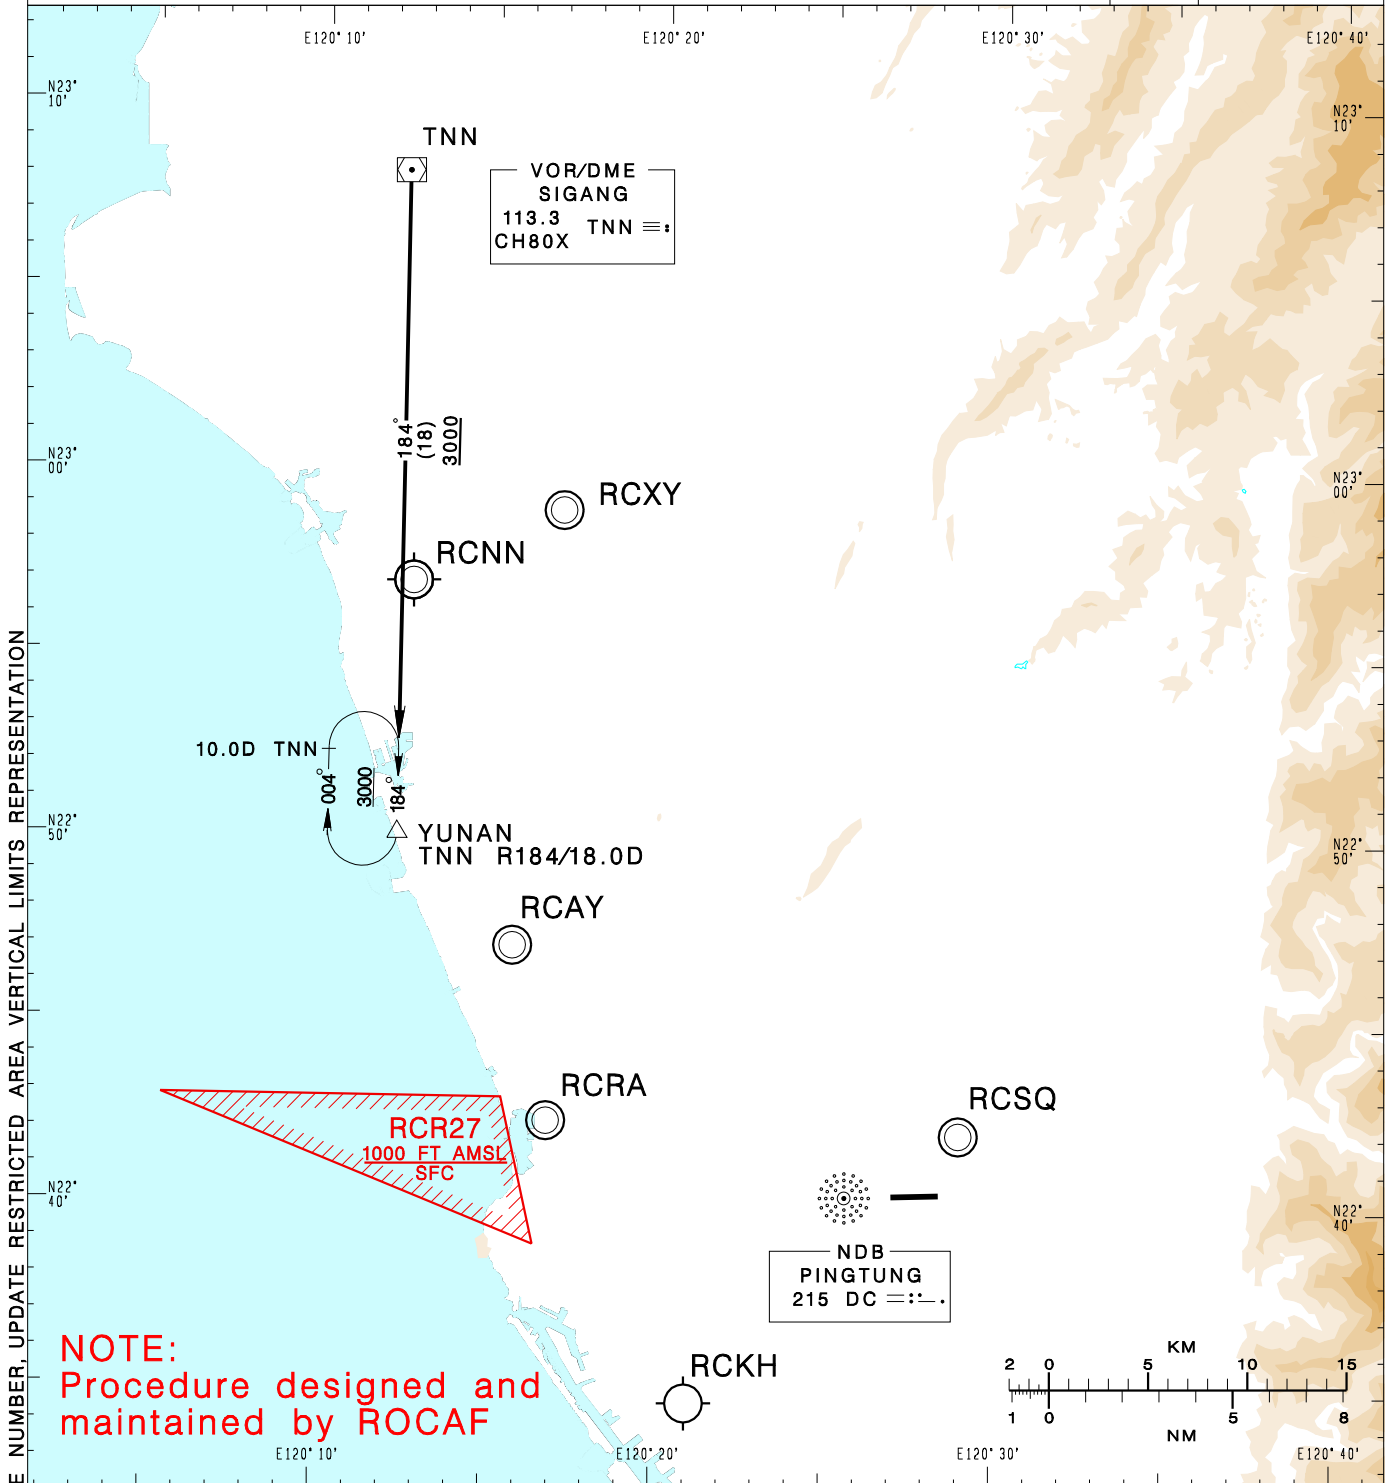

屏東南機場
PINGTUNG SOUTH AD

RCDC STAR
TNN (RWY09)

TAIPEI ACC 126.7	KAOHSIUNG APP 121.1 124.7 328.7 363.8	<p>MSA DC 25NM</p>	
Apt Elev: 81'	Trans Level: FL130		Trans Alt: 11,000'
BEARINGS ARE MAGNETIC; DISTANCES ARE NAUTICAL MILES; ELEVATIONS, HEIGHTS IN FEET			

CHANGES: NEW PAGE NUMBER, UPDATE RESTRICTED AREA VERTICAL LIMITS REPRESENTATION

SIGANG ARRIVAL
TRACK TNN R-184 to YUNAN.